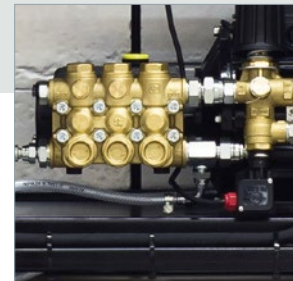

KEY SPECIFICATION

Cold Water Static

12ltr, 15ltr or 21ltr/min Water Flow

100bar or 200bar Pressure

240v or 415v Power Supply

Full Frost Protection

Auto Stop/Start

MAC COLD PLANTMASTER

Picture shows optional internal hose reel

STANDARD FEATURES

- Full frost protection and cabinet lagging
- Leak detection
- Professional Interpump with ceramic pistons
- Industrial 1450rpm 4 pole electric Nicolini motors
- Automatic stop/start system
- High pressure chemical system
- Bypass and safety valve
- 24v low tension safety controls
- Mains power on lamp

ACCESSORIES

- Choice of door colours
- Internal and external hose reels
- Upgraded water tanks
- Key fob and remote control systems
- Timed and non-timed chemical systems

30 SECOND
AUTO STOP/START

	PLANTMASTER/C1	PLANTMASTER/C2	PLANTMASTER/C3
Water Flow	12lt per minute	15lt per minute	21lt per minute
Pressure	100bar, 1500psi	200bar, 3000psi	200bar, 3000psi
Motor Specification	3hp, 1450rpm	7.5hp, 1450rpm	10hp, 1450rpm
Chemical	High Pressure	High Pressure	High Pressure
Shutdown System	Auto Stop/Start	Auto Stop/Start	Auto Stop/Start
Power	240v	415v	415v
Weight	60kg	70kg	80kg
Dimensions (h x w x d)	160 x 82 x 56cm	160 x 82 x 56cm	160 x 82 x 56cm